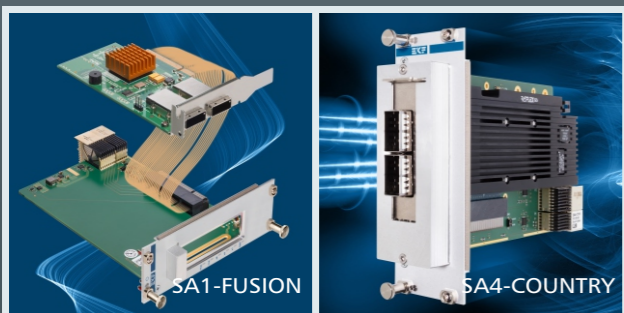

SATA - SAS

SSD NVMe/PCIe®

Ethernet NIC 1G/10G

Real Time Ethernet & Fieldbus

Ethernet Switch

Small Systems 12HP/30HP

Racks 44HP/84HP

Boxed Solutions

UPS

FAN

**CompactPCI® Serial...
...the Smart Solution**

© EKF • ekf.com
#7265 2020-09

USB

RS-485 RS-232

Wireless (WWAN - Wi-Fi - Bluetooth - GNSS)

Adapter

XMC Carrier

GPU

FPGA

PCI-SIG® PCIe® External Cabling

Backplane Bridge

Intel® Xeon® E3 v5/v6

CPU

Intel® Atom™ E39xx SoC